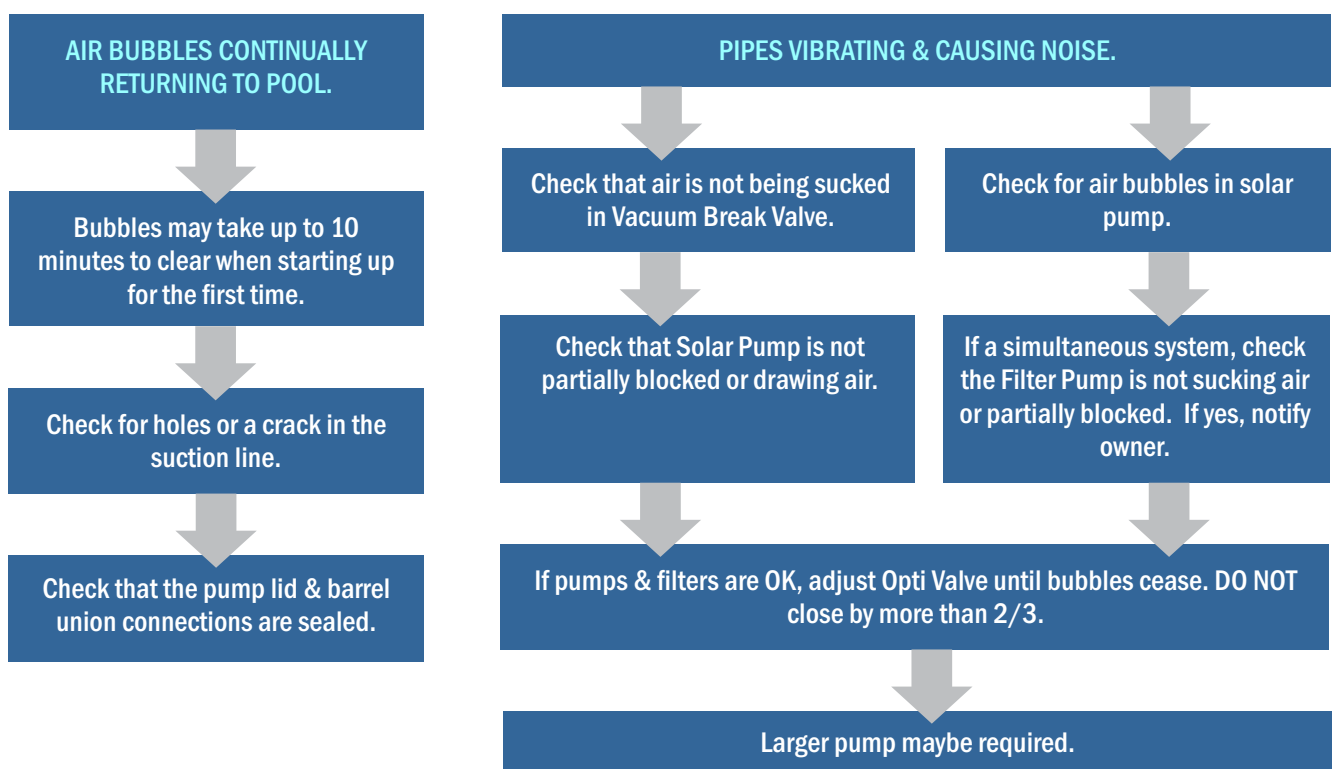

SOLAR TROUBLESHOOTING COLLECTOR & PIPES

Troubleshooting: Leaks

Troubleshooting: Solar Pipework

SOLAR TROUBLESHOOTING PRESSURE & PUMPS

Troubleshooting: Solar Pump

Troubleshooting: Pressure Gauge