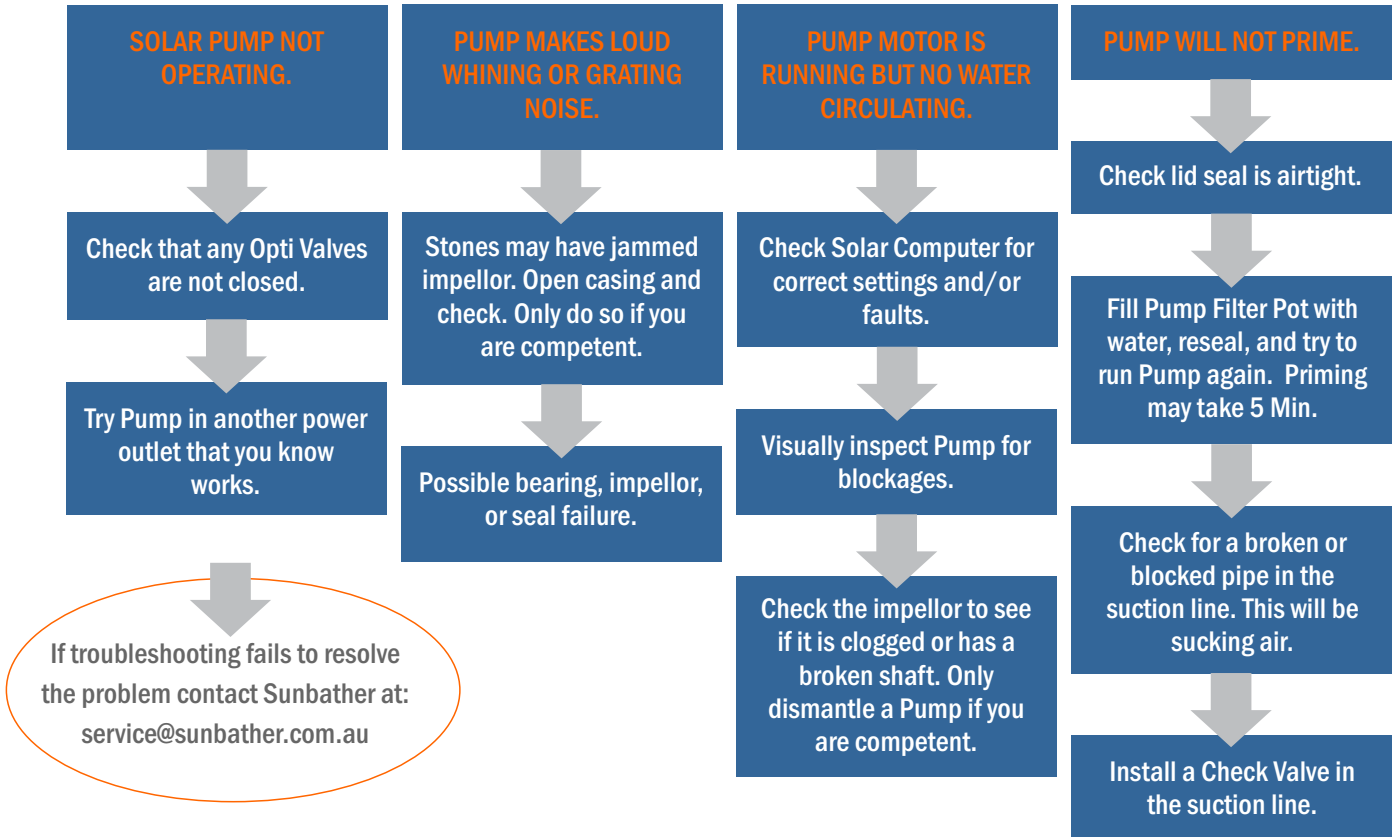

SOLAR TROUBLESHOOTING COLLECTOR & PIPES

Troubleshooting: Leaks

Troubleshooting: Solar Pipework

SOLAR TROUBLESHOOTING PRESSURE & PUMPS

Troubleshooting: Solar Pump

Troubleshooting: Pressure Gauge